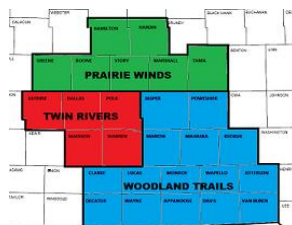

Mid-Iowa Council Calendar

2020		July				
SUNDAY	MONDAY	TUESDAY	WEDNESDAY	THURSDAY	FRIDAY	SATURDAY
28	29	30	01	02	03	04
					Mid-Iowa Council Offices Closed	Independence Day
Webelos Camp #1		Bear Camp #3			Webelos Camp #2	
Boy Scout Camp Week #3						
05	06	07	08	09	10	11
				WT Membership/Popcorn BBQ		
Webelos Camp #2		Webelos Camp #3				
Boy Scout Camp Week #4						
12	13	14	15	16	17	18
			Brd Mtg @ Camp			
Pack Resident Camp #2		Cub Scout Overnighter #3			Webelos Camp #4	
Boy Scout Camp Week #5						
19	20	21	22	23	24	25
Twilight Camp - MSC						
26	27	28	29	30	31	01
			Collegiate Popcorn Jug Order Due			
National Youth Leadership Training "NYLT"						
02	03	Notes:				

TR = Twin Rivers District
PW = Prairie Winds District
WT = Woodland Trails District
MSC = Maytag Scout Center
MSR - Mitigwa Scout Reservation