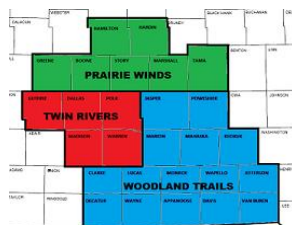

Mid-Iowa Council Calendar

2019		December				
SUNDAY	MONDAY	TUESDAY	WEDNESDAY	THURSDAY	FRIDAY	SATURDAY
01	02	03	04	05	06	07
		PW District Committee Mtg	Popcorn Extravaganza Registrations Due			Popcorn Extravaganza
		TR Committee & Commissioners Meetings - MSC	FOS Kick Off	WT District Committee Mtg		
08	09	10	11	12	13	14
		WT District Roundtable and Commissioners Mtg/Charter Turn In PW District Roundtable				TR Cub Leader Training
15	16	17	18	19	20	21
VOA Meeting - MSC			Exec Comm Mtg - Wakonda Club			
22	23	24	25	26	27	28
		<i>Christmas Eve</i>	<i>Christmas Day</i>			
		Mid-Iowa Council Offices Closed				
		Scout Shop Closed				
29	30	31	01	02	03	04
		<i>New Year's Eve</i>	<i>New Year's Day</i> Mid-Iowa Council Offices Closed			
05	06	Notes:				

TR = Twin Rivers District
PW = Prairie Winds District
WT = Woodland Trails District
MSC = Maytag Scout Center
MSR = Mitigwa Scout Reservation