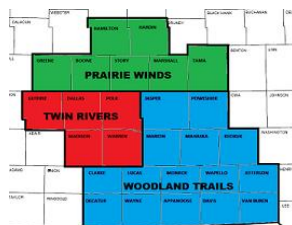

Mid-Iowa Council Calendar

2020	January					
SUNDAY	MONDAY	TUESDAY	WEDNESDAY	THURSDAY	FRIDAY	SATURDAY
29	30	31	01 <i>New Year's Day</i>	02	03	04 OA Winter Banquet
			Mid-Iowa Council Offices Closed	WT District Committee/Annual Mtg		
			Scout Shop Closed			
05	06	07 PW District Committee Mtg TR District Committee & Commissioners Meetings - MSC	08	09	10	11 WT Planning Conference
12	13	14 WT District Roundtable and Commissioners Mtg PW District Roundtable TR Waypoint/Roundtable Blue & Gold Midway - MSC	15 Council Annual Business Mtg - MSC	16 Popcorn Summit	17 Camp Cards Reservation Deadline	18 TR Klondike Derby WT Klondike Derby Regional Outdoor Planning Conf - MSC
19 VOA Meeting - MSC	20 <i>Martin Luther King Day</i> Mid-Iowa Council Offices Closed Scout Shop Closed	21 Popcorn Summit	22	23	24	25
26	27	28	29	30	31 Camp Card Sale Begins	01
02	03	Notes:				

TR = Twin Rivers District
PW = Prairie Winds District
WT = Woodland Trails District
MSC = Maytag Scout Center
MSR - Mitigwa Scout Reservation