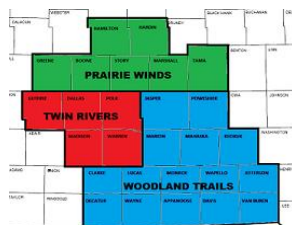

Mid-Iowa Council Calendar

2021		April				
SUNDAY	MONDAY	TUESDAY	WEDNESDAY	THURSDAY	FRIDAY	SATURDAY
28	29	30	31	01 <i>Holy Thursday</i> WT District Committee & Commissioners Mtg	02 <i>Good Friday</i> Mid-Iowa Council Offices Closed	03 TR Cub Scout Leader Training - MSC
04 <i>Easter</i>	05	06 TR District Committee & Commissioners Meetings - MSC PW District Committee Mtg	07	08	09	10 Cub Scout Shooting Sports - Camp Akela & Foster Acres
					OA Section Conclave - Camp Mitigwa	
11	12	13 PW Roundtable	14	15	16	17
OA Section Conclave - Camp Mitigwa					WT Boy Scout Camporee: 50th Anniversary of Chief Wappelo Trail Event	
18	19	20	21 Exec Comm Mtg	22 FOS Report Meeting #3	23	24
					IOLS and BALOO	
					Outdoor Ethics	
					PW Spring Camporee	
25	26	27	28	29	30	01
Outdoor Ethics					TR Spring Camporee	
02	03	Notes:				
TR Spring Camporee						

TR = Twin Rivers District
PW = Prairie Winds District
WT = Woodland Trails District
MSC = Maytag Scout Center
MSR - Mitigwa Scout Reservation