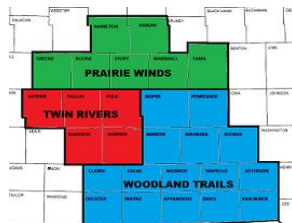

Mid-Iowa Council Calendar

2019		June				
SUNDAY	MONDAY	TUESDAY	WEDNESDAY	THURSDAY	FRIDAY	SATURDAY
26	27	28	29	30	31	01
02	03	04	05	06	07	08
		PW District Committee Mtg				
		TR District Committee & Commissioners Meetings - MSC		WT District Committee Mtg		
				PW Marshalltown Day Camp		
			Camp Staff Training			
09	10	11	12	13	14	15
		PW District Roundtable		WT Golf Event - Newton	Flag Day	
					PW Webster City Day Camp	
		TR Fall Waypoint/Roundtable Membership Recruitment Training - MSC				Cub Scout Overnighter #1
Camp Staff Training						
16	17	18	19	20	21	22
Father's Day			Exec Comm Mtg		WT Day Camp South	
Cub Scout Overnighter #1	Cub Scout Overnighter #2			Bear Camp #1		Bear Camp #2
Boy Scout Camp Week #1						
23	24	25	26	27	28	29
		CNCL School Night Kick-off				
Bear Camp #2	Pack Resident Camp #1			Webelos Camp #1		
Boy Scout Camp Week #2						
30	01	Notes:				
Webelos Camp #1		Boy Scout Camp Week #3				

TR = Twin Rivers District
PW = Prairie Winds District
WT = Woodland Trails District
MSC = Maytag Scout Center
MSR - Mitigwa Scout Reservation