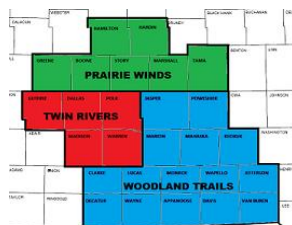

TR = Twin Rivers District
 PW = Prairie Winds District
 WT = Woodland Trails District
 MSC = Maytag Scout Center
 MSR - Mitigwa Scout Reservation

Mid-Iowa Council Calendar

2019		July				
SUNDAY	MONDAY	TUESDAY	WEDNESDAY	THURSDAY	FRIDAY	SATURDAY
30	01	02	03	04	05	06
				Independence Day		
				Mid-Iowa Council Offices Closed		
				Scout Shop Closed		
Webelos Camp #1		Bear Camp #3			Webelos Camp #2	
Boy Scout Camp Week #3						
07	08	09	10	11	12	13
		PW District Committee Mtg and Roundtable		WT Membership/Popcorn BBQ		
					Pack Resident Camp #2	
Webelos Camp #2		Webelos Camp #3				
Boy Scout Camp Week #4						
14	15	16	17	18	19	20
			Brd Mtg @ Camp			
		Cub Scout Overnighter #3				
Pack Resident Camp #2		Webelos Camp #4				
Boy Scout Camp Week #5						
21	22	23	24	25	26	27
	TR Twilight Camp - MSC					
	World Jamboree					
28	29	30	31	01	02	03
			Collegiate Popcorn Jugs Order Due			
	TR Twilight Camp - MSC					
	World Jamboree					
04	05	Notes:				

TR = Twin Rivers District
 PW = Prairie Winds District
 WT = Woodland Trails District
 MSC = Maytag Scout Center
 MSR - Mitigwa Scout Reservation

Mid-Iowa Council Calendar

2019		August				
SUNDAY	MONDAY	TUESDAY	WEDNESDAY	THURSDAY	FRIDAY	SATURDAY
28	29	30	31	01	02	03
				WT District Committee Mtg		
				Twilight Camp - MSC		
				World Jamboree		
04	05	06	07	08	09	10
		PW District Committee Mtg				Popcorn Training and Distribution - MSC
		TR District Committee & Commissioners Meetings - MSC				
11	12	13	14	15	16	17
		WT Program Fair PW Program Kick-off TR Waypoint/Roundtable Sweetcorn BBQ Fall Kick-Off			OA Fall Fellowship - MSR	
18	19	20	21	22	23	24
OA Fall Fellowship - MSR		Council Coordinated Program Mtg	Exec Comm Mtg		OA Lodge Officer Training - MSR	
						Trainer's Edge - MSC
25	26	27	28	29	30	31
OA Lodge Officer Training - MSR						
01	02	Notes:				