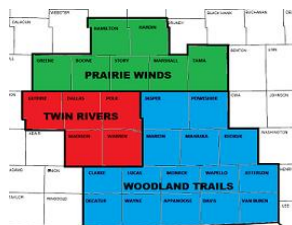

Mid-Iowa Council Calendar

2020		March				
SUNDAY	MONDAY	TUESDAY	WEDNESDAY	THURSDAY	FRIDAY	SATURDAY
01	02	03	04	05	06	07
		PW District Committee Mtg				Trainer's Edge - MSC
		TR District Committee & Commissioners Meetings - MSC		WT District Committee Mtg		Merit Badge University
08	09	10	11	12	13	14
Time Change		WT District Roundtable and Commissioners Mtg PW District Roundtable	FOR Report Meeting #2			Boy Scout Recruitment Event - MSC
		TR Waypoint/Roundtable Spring Membership Recruitment Training - MSC				
15	16	17	18	19	20	21
VOA Meeting - MSC	Spring Break begins for most Schools	<i>St. Patrick's Day</i>	Exec Brd Mtg			WT Cub Scout Training
22	23	24	25	26	27	28
			Staff Membership Conference			Boy Scout Open Climb/Shoot - MSR TR Scoutmaster Training
29	30	31	01	02	03	04
05	06	Notes:				

TR = Twin Rivers District
PW = Prairie Winds District
WT = Woodland Trails District
MSC = Maytag Scout Center
MSR - Mitigwa Scout Reservation