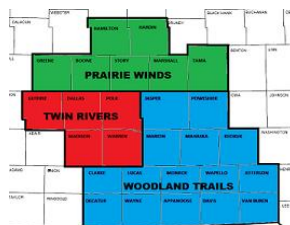

Mid-Iowa Council Calendar

2019		October				
SUNDAY	MONDAY	TUESDAY	WEDNESDAY	THURSDAY	FRIDAY	SATURDAY
29	30	01	02	03	04	05
		Camp Card Reservations Open			Weekly Order #3 Pick Up	Popcorn Blitz Cards Available
		PW District Committee Mtg		WT District Committee Mtg		Mitigwa Fun Day
		TR District Committee & Commissioners Meetings - MSC				
06	07	08	09	10	11	12
	Weekly Order #4 Due	WT District Roundtable and Commissioners Mtg			Weekly Order #4 Pick Up	TR Cub Leader Training
		PW District Roundtable			OA Vigil Honor Weekend - MSR	
		TR Waypoint/Roundtable Chili & Charter Event				
					Sporting Clays Event/New Pioneer Gun Club	
13	14	15	16	17	18	19
	<i>Columbus Day</i>		Exec Comm Mtg			Show and Sell Returns
	Mid-Iowa Council Offices Closed					
					Outdoor Ethics Training	
					Introduction to Outdoor Leaders Skills & Basic Outdoor Leader Orientation	
20	21	22	23	24	25	26
Popcorn Sale Ends	Show and Sell Returns		Popcorn Take Order Due			Unit Service Conf - MSC
VOA Meeting - MSC						Boy Scout Open Climb/Shoot - MSR
						VOA Train or Treat
						WT Cub Scout Leader Training
Outdoor Ethics Training					TR Fall Camporee/Haunted Hike	
27	28	29	30	31	01	02
			Beggar's Night	Halloween		
TR Truck and Treat - MSC						
TR Fall Camporee						
03	04	Notes:				

TR = Twin Rivers District
PW = Prairie Winds District
WT = Woodland Trails District
MSC = Maytag Scout Center
MSR - Mitigwa Scout Reservation