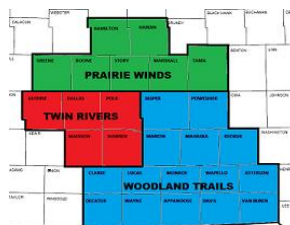

Mid-Iowa Council Calendar

2020		February				
SUNDAY	MONDAY	TUESDAY	WEDNESDAY	THURSDAY	FRIDAY	SATURDAY
26	27	28	29	30	31	01 WT District Dinner PW Klondike Derby Camp Card Sales Start
02 <i>Scout Sunday</i>	03	04 PW District Committee Mtg	05 Governor's Luncheon	06	07	08 <i>Scout Sabbath</i> Key Leadership Conf WT Cubicle & Den Leader Training PW Recognition Event
<i>Groundhog Day</i>		TR District Committee & Commissioners Meetings - MSC		WT District Committee Mtg	VOA Winter Extravaganza - MSR	
09 PW District Recognition Event	10	11 PW District Roundtable TR District Recognition Event	12 FOS Report Meeting #1	13	14 <i>Valentine's Day</i>	15
VOA Winter Extravaganza - MSR	16	17 <i>Presidents Day</i> Mid-Iowa Council Offices Closed Scout Shop Closed	18	19 Exec Comm Mtg	20	21 22 OA Snowflake Pow Wow
23 OA Snowflake Pow Wow Council Court of Honor	24	25	26	27	28 VOA Spring Training - MSC	29
01	02	Notes:				

TR = Twin Rivers District
PW = Prairie Winds District
WT = Woodland Trails District
MSC = Maytag Scout Center
MSR - Mitigwa Scout Reservation