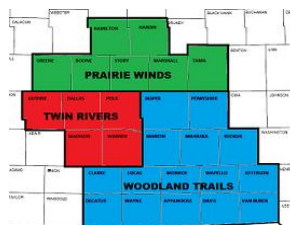

Mid-Iowa Council Calendar

2020		April				
SUNDAY	MONDAY	TUESDAY	WEDNESDAY	THURSDAY	FRIDAY	SATURDAY
29	30	31	01	02	03	04
						Cub Scout Shooting Sports Saturday - Camp Akela & Scoutland
				WT District Committee Mtg		TR Cub Leader Training
						Scouting for Food Collection
05	06	07	08	09	10	11
		PW District Committee Mtg		Holy Thursday	Good Friday	
		TR District Committee & Commissioners Meetings - MSC			Mid-Iowa Council Offices Closed	
					Scout Shop Closed	
12	13	14	15	16	17	18
Easter		PW District Roundtable	Exec Comm Mtg			Rec Event - MSC
					Introduction to Outdoor Leader Skills & Basic Adult Leader Orientation	
					Outdoor Ethics Training	
					OA Section Conclave - Camp Arrowhead	
					VOA Spring Event	
19	20	21	22	23	24	25
			FOS Report Meeting #3		PW Camporee	
					Camp Staff Development Weekend - MSR	
Outdoor Ethics Training						
OA Section Conclave - Camp Arrowhead						
VOA Spring Event					WT Camporee	
26	27	28	29	30	01	02
03	04	Notes:				

TR = Twin Rivers District
PW = Prairie Winds District
WT = Woodland Trails District
MSC = Maytag Scout Center
MSR = Mitigwa Scout Reservation