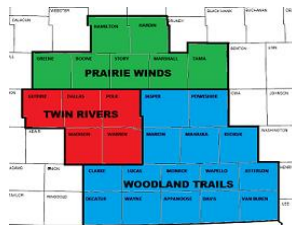

TR = Twin Rivers District
 PW = Prairie Winds District
 WT = Woodland Trails District
 MSC = Maytag Scout Center
 MSR - Mitigwa Scout Reservation

Mid-Iowa Council Calendar

2019		July				
SUNDAY	MONDAY	TUESDAY	WEDNESDAY	THURSDAY	FRIDAY	SATURDAY
30	01	02	03	04	05	06
				Independence Day		
				Mid-Iowa Council Offices Closed		
				Scout Shop Closed		
Webelos Camp #1		Bear Camp #3			Webelos Camp #2	
Boy Scout Camp Week #3						
07	08	09	10	11	12	13
		PW District Committee Mtg and Roundtable		WT Membership/Popcorn BBQ		
					Pack Resident Camp #2	
Webelos Camp #2		Webelos Camp #3				
Boy Scout Camp Week #4						
14	15	16	17	18	19	20
			Brd Mtg @ Camp			
		Cub Scout Overnighter #3				
Pack Resident Camp #2		Webelos Camp #4				
Boy Scout Camp Week #5						
21	22	23	24	25	26	27
	TR Twilight Camp - MSC					
	World Jamboree					
28	29	30	31	01	02	03
			Collegiate Popcorn Jugs Order Due			
	TR Twilight Camp - MSC					
	World Jamboree					
04	05	Notes:				