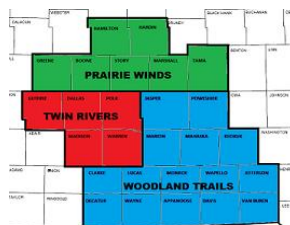

Mid-Iowa Council Calendar

2021		May				
SUNDAY	MONDAY	TUESDAY	WEDNESDAY	THURSDAY	FRIDAY	SATURDAY
25	26	27	28	29	30	01 Cub Scout Shooting Sports - Camp Akela & Scoutland OA Ring Blitz
					TR Spring Camporee	
02	03	04 TR District Committee & Commissioners Meetings - MSC PW District Committee Mtg	05	06 WT District Committee & Commissioners Mtg	07	08 TR Cub Scout Leader Training - MSC
TR Spring Camporee						
09 <i>Mother's Day</i>	10	11 PW Roundtable	12	13	14 Camp Card Payments Due	15 Scouts BSA Open Climb/Shoot - MSR
					OA Spring Conclave	
16	17	18	19 Exec Brd Mtg	20 FOS Victory	21	22
OA Spring Conclave						
23	24	25	26	27	28	29
30	31 <i>Memorial Day</i> Mid-Iowa Council Offices Closed	Notes:				

TR = Twin Rivers District
PW = Prairie Winds District
WT = Woodland Trails District
MSC = Maytag Scout Center
MSR = Mitigwa Scout Reservation