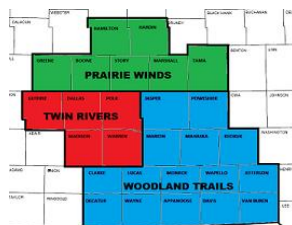

Mid-Iowa Council Calendar

2020		September				
SUNDAY	MONDAY	TUESDAY	WEDNESDAY	THURSDAY	FRIDAY	SATURDAY
30	31	01	02	03	04	05
		Popcorn Show and Sell Orders Due		WT District Committee & Commissioners Mtg		
		TR District Committee & Commissioners Meetings - MSC				
06	07	08	09	10	11	12
	Labor Day				Show and Sell Distribution	Cub Scout Shooting Sports - Camp Akela & Scoutland
	Mid-Iowa Council Offices Closed					
13	14	15	16	17	18	19
	Popcorn Weekly Order #1 Due		Exec Brd Mtg		Popcorn Weekly Order #1 Distribution	
20	21	22	23	24	25	26
	Popcorn Weekly Order #2 Due				Popcorn Weekly Order #2 Distribution	TR Boy Scout Leader Training Indoor - MSC
					PW Fall Camporee	
PW Fall Camporee	27	28	29	30	01	02
	Popcorn Weekly Order #3 Due				Popcorn Weekly Order #3 Distribution	
04	05	Notes:				

TR = Twin Rivers District
PW = Prairie Winds District
WT = Woodland Trails District
MSC = Maytag Scout Center
MSR = Mitigwa Scout Reservation