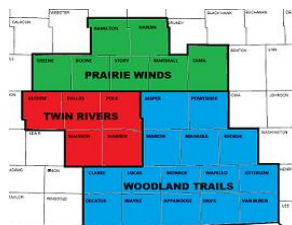

Mid-Iowa Council Calendar

2020		December				
SUNDAY	MONDAY	TUESDAY	WEDNESDAY	THURSDAY	FRIDAY	SATURDAY
29	30	01	02	03	04	05
		TR District Committee & Commissioners Meetings - MSC	FOS Kick Off	WT District Committee & Commissioners Mtg		TR Cub Scout Leader Training - MSC
06	07	08	09	10	11	12
		WT Roundtable - Charter Turn-in and Chili Fellowship	Popcorn Sale Extravaganza Registrations Due			Popcorn Extravaganza
13	14	15	16	17	18	19
			Exec Comm Mtg			
20	21	22	23	24	25	26
				<i>Christmas Eve</i>	<i>Christmas</i>	
				Mid-Iowa Council Offices Closed		
27	28	29	30	31	01	02
				<i>New Year's Eve</i>		
03	04	Notes:				

TR = Twin Rivers District
PW = Prairie Winds District
WT = Woodland Trails District
MSC = Maytag Scout Center
MSR - Mitigwa Scout Reservation