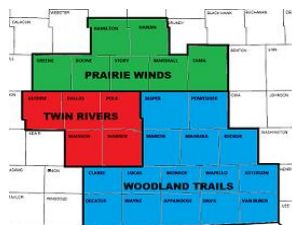

Mid-Iowa Council Calendar

2020	October					
SUNDAY	MONDAY	TUESDAY	WEDNESDAY	THURSDAY	FRIDAY	SATURDAY
27	28	29	30	01	02	03
				WT District Committee & Commissioners Mtg	Popcorn Weekly Order #3 Distribution	Mitigwa Fun Day - MSR
04	05	06	07	08	09	10
	Popcorn Weekly Order #4 Due	TR District Committee & Commissioners Meetings - MSC			IOLS and BALOO	
					Outdoor Ethics	
					Popcorn Weekly Order #4 Distribution	TR Cub Scout Leader Training - MSC
					Sporting Clays Event/New Pioneer Gun Club	
11	12	13	14	15	16	17
	<i>Columbus Day</i>	TR Waypoint/Roundtable Chili & Charter - MSC				Popcorn Show and Sell Returns
Outdoor Ethics	Mid-Iowa Council Offices Closed	WT Roundtable Charter Disbursal & Help Session				Scouts BSA Open Climb/Shoot - MSR
					Vigil Honor Weekend	
18	19	20	21	22	23	24
	Popcorn Show and Sell Returns		Exec Comm Mtg			Unit Service Conf - MSC
			Popcorn Take Orders Due			WT Cub Scout Leader Training
					TR Fall Camporee	
25	26	27	28	29	30	31
					Beggars Night	<i>Halloween</i>
					Popcorn Take Orders Distribution	
TR Fall Camporee						
01	02	Notes:				

TR = Twin Rivers District
PW = Prairie Winds District
WT = Woodland Trails District
MSC = Maytag Scout Center
MSR = Mitigwa Scout Reservation