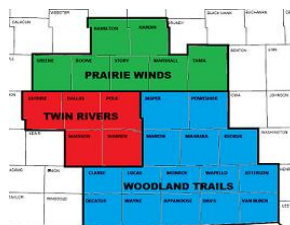

Mid-Iowa Council Calendar

2020		May				
SUNDAY	MONDAY	TUESDAY	WEDNESDAY	THURSDAY	FRIDAY	SATURDAY
26	27	28	29	30	01	02
						OA Ring Blitz - MSR WT Cub Scout Belt Loop Event
					TR Spring Camporee	
03	04	05	06	07	08	09
		TR District Committee & Commissioners Meetings - MSC				Cub Scout Shooting Sports Saturday
		PW District Committee Mtg		WT District Committee Mtg		TR Cub Leader Training
TR Spring Camporee						
10	11	12	13	14	15	16
Mother's Day		PW District Roundtable			Camp Card Payments Due	Recruitment Event - MSC
					OA Spring Conclave - MSR	
17	18	19	20	21	22	23
			Exec Brd Mtg FOS Victory			
OA Spring Conclave - MSR						
24	25	26	27	28	29	30
	Memorial Day					
	Mid-Iowa Council Offices Closed					
	Scout Shop Closed					
31	01	Notes:				

TR = Twin Rivers District
PW = Prairie Winds District
WT = Woodland Trails District
MSC = Maytag Scout Center
MSR - Mitigwa Scout Reservation