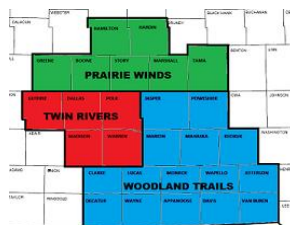

Mid-Iowa Council Calendar

2020		November				
SUNDAY	MONDAY	TUESDAY	WEDNESDAY	THURSDAY	FRIDAY	SATURDAY
01 Time Changes	02	03 Popcorn Clean Up Orders Due TR District Committee & Commissioners Meetings - MSC	04	05 WT District Committee & Commissioners Mtg	06	07 Fundamentals of Training Black Tie Gala Cub Scout Shooting Sports - Camp Akela & Foster Acres OA Lodge Leadership Development Conf.
08	09	10	11 <i>Veteran's Day</i>	12	13	14 Popcorn Clean Up Orders Distribution TR Cub Scout Leader Training - MSC
15	16	17	18 Exec Brd Mtg	19	20	21
22	23	24	25	26 <i>Thanksgiving</i> Mid-Iowa Council Offices Closed	27	28
29	30	01	02	03	04	05
06	07	Notes:				

TR = Twin Rivers District
PW = Prairie Winds District
WT = Woodland Trails District
MSC = Maytag Scout Center
MSR - Mitigwa Scout Reservation