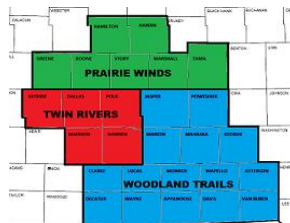

Mid-Iowa Council Calendar

2021		January				
SUNDAY	MONDAY	TUESDAY	WEDNESDAY	THURSDAY	FRIDAY	SATURDAY
27	28	29	30	31	01 <i>New Year's Day</i> Mid-Iowa Council Offices Closed	02 OA Winter Banquet
03	04	05 TR District Committee & Commissioners Meetings - MSC PW Roundtable	06	07 WT District Committee and Annual Meeting	08	09 WT Planning Conference
10	11	12 TR Blue and Gold Midway WT Roundtable PW Roundtable	13	14	15	16 TR Klondike Derby WT Klondike Derby
17	18 <i>Martin Luther King Day</i> Mid-Iowa Council Offices Closed	19	20 Council Annual Business Mtg - MSC	21 Popcorn Summit	22	23
24	25	26	27	28	29	30
31	01	Notes:				

TR = Twin Rivers District
PW = Prairie Winds District
WT = Woodland Trails District
MSC = Maytag Scout Center
MSR - Mitigwa Scout Reservation