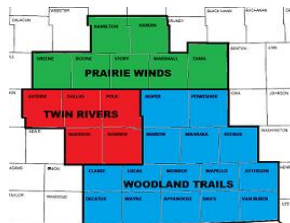

Mid-Iowa Council Calendar

2021		March				
SUNDAY	MONDAY	TUESDAY	WEDNESDAY	THURSDAY	FRIDAY	SATURDAY
28	01	02	03	04	05	06
		TR District Committee & Commissioners Meetings - MSC PW District Committee Mtg		WT District Committee & Commissioners Mtg		Trainer's Edge
07	08	09	10	11	12	13
		WT Roundtable Training Event PW Roundtable TR Spring Membership Recruitment Training - MSC				
14	15	16	17	18	19	20
			St. Patrick's Day Exec Brd Mtg			WT Boy Scout Leader Indoor Training Session
21	22	23	24	25	26	27
			FOS Report Meeting #2			TR Boy Scout Leader Training Indoor - MSC Scouts BSA Open Climb/Shoot - MSR
28	29	30	31	01	02	03
				Holy Thursday	Good Friday Mid-Iowa Council Offices Closed	
04	05	Notes:				

TR = Twin Rivers District
PW = Prairie Winds District
WT = Woodland Trails District
MSC = Maytag Scout Center
MSR - Mitigwa Scout Reservation