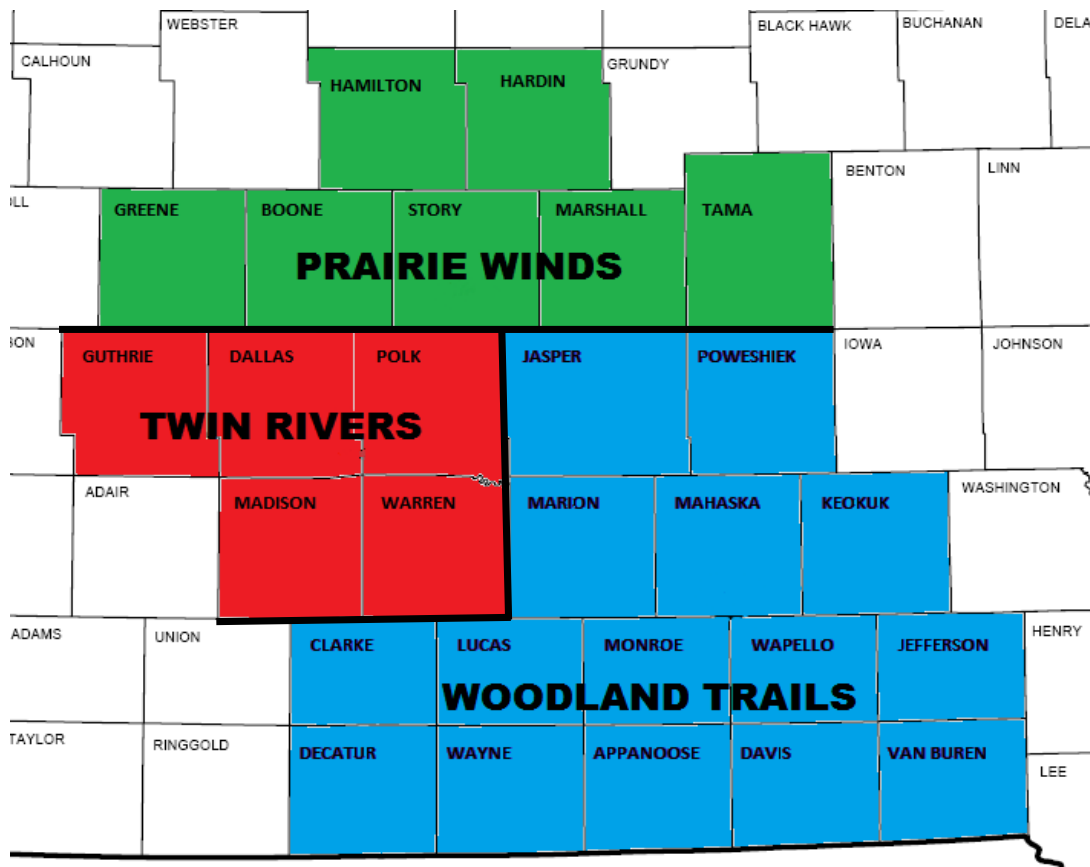

midiowascoutshop@scouting.org

Mitigwa Scout Reservation

1820 Magnolia Drive

Woodward, Iowa 50276

(515) 438-2351

Districts are the “program arm” of the council. This is where our nearly endless variety of events and support activities are delivered to Scouts. All Scouts, leaders, and Scout units are encouraged to take advantage of the many programs offered in their district, but are welcome to attend events in any district that better fits their schedule or program needs.

TR = Twin Rivers District
 PW = Prairie Winds District
 WT = Woodland Trails District
 MSC = Maytag Scout Center
 MSR - Mitigwa Scout Reservation

Mid-Iowa Council Calendar

2019		July				
SUNDAY	MONDAY	TUESDAY	WEDNESDAY	THURSDAY	FRIDAY	SATURDAY
30	01	02	03	04	05	06
				Independence Day		
				Mid-Iowa Council Offices Closed		
				Scout Shop Closed		
Webelos Camp #1		Bear Camp #3			Webelos Camp #2	
Boy Scout Camp Week #3						
07	08	09	10	11	12	13
		PW District Committee Mtg and Roundtable		WT Membership/Popcorn BBQ		
					Pack Resident Camp #2	
Webelos Camp #2		Webelos Camp #3				
Boy Scout Camp Week #4						
14	15	16	17	18	19	20
			Brd Mtg @ Camp			
		Cub Scout Overnighter #3				
Pack Resident Camp #2		Webelos Camp #4				
Boy Scout Camp Week #5						
21	22	23	24	25	26	27
	TR Twilight Camp - MSC					
	World Jamboree					
28	29	30	31	01	02	03
			Collegiate Popcorn Jugs Order Due			
	TR Twilight Camp - MSC					
	World Jamboree					
04	05	Notes:				