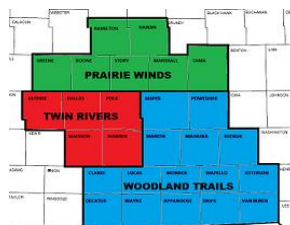

Mid-Iowa Council Calendar

2020		August				
SUNDAY	MONDAY	TUESDAY	WEDNESDAY	THURSDAY	FRIDAY	SATURDAY
26	27	28	29	30	31	01
National Youth Leadership Training "NYLT"						
02	03	04	05	06	07	08
		TR District Committee & Commissioners Meetings - MSC		WT District Committee & Commissioners Mtg		Popcorn Training and Distribution - MSC
09	10	11	12	13	14	15
		TR Waypoint/Roundtable Fall Recruitment Kick-Off Sweet Corn BBQ - WT Program Fair			OA Fall Fellowship	
16	17	18	19	20	21	22
OA Fall Fellowship			Exec Comm Mtg		OA Lodge Officers Training	
23	24	25	26	27	28	29
OA Lodge Officers Training						
30	31	Notes:				

TR = Twin Rivers District
PW = Prairie Winds District
WT = Woodland Trails District
MSC = Maytag Scout Center
MSR - Mitigwa Scout Reservation