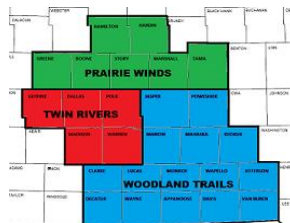

Mid-Iowa Council Calendar

2021	February					
SUNDAY	MONDAY	TUESDAY	WEDNESDAY	THURSDAY	FRIDAY	SATURDAY
31	01 Camp Card Sales Start	02 <i>Groundhog Day</i> TR District Committee & Commissioners Meetings - MSC PW District Committee Mtg	03 TENTATIVE - Governor's Luncheon	04 WT District Committee & Commissioners Mtg	05	06 WT District Dinner PW Klondike Derby
07	08	09 TR District Recognition Event - MSC PW Roundtable	10	11	12	13 WT Cubicle and Den Leader Training PW District Dinner
14 <i>Valentine's Day</i>	15 <i>President's Day</i> Mid-Iowa Council Offices Closed	16	17 <i>Exec Comm Mtg</i>	18 FOS Report Meeting #1	19	20
21	22	23	24	25	26	27 OA Snowflake Pow Wow
28 OA Snowflake Pow Wow	01	02	03	04	05	06
07	08	Notes:				

TR = Twin Rivers District
PW = Prairie Winds District
WT = Woodland Trails District
MSC = Maytag Scout Center
MSR - Mitigwa Scout Reservation