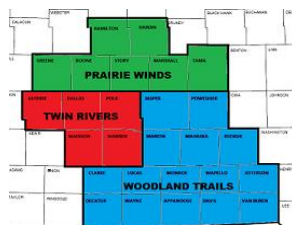

Mid-Iowa Council Calendar

2020		June				
SUNDAY	MONDAY	TUESDAY	WEDNESDAY	THURSDAY	FRIDAY	SATURDAY
31	01	02	03	04	05	06
		TR District Committee & Commissioners Meetings - MSC		WT District Committee and Commissioners Mtg		
			Camp Staff Training			
07	08	09	10	11	12	13
		TR Waypoint/Roundtable Fall Membership Recruitment Training				
				PW Marshalltown Day Camp		
			Camp Staff Training			
					WT South Day Camp	
14	15	16	17	18	19	20
Flag Day			Exec Comm Mtg			
					PW Webster City Day Camp	
Cub Scout Overnighter #1	Cub Scout Overnighter #2			Bear Camp #1		Bear Camp #2
Boy Scout Camp Week #1						
21	22	23	24	25	26	27
Father's Day		CNCL School Night Kick-off				
Bear Camp #2	Pack Resident Camp #1				Webelos Camp #1	
Boy Scout Camp Week #2						
28	29	30	01	02	03	04
Webelos Camp #1		Bear Camp #3		Webelos Camp #2		
Boy Scout Camp Week #3						
05	06	Notes: Summer Camp Staff Week - OA Trail Crew				

TR = Twin Rivers District
PW = Prairie Winds District
WT = Woodland Trails District
MSC = Maytag Scout Center
MSR - Mitigwa Scout Reservation